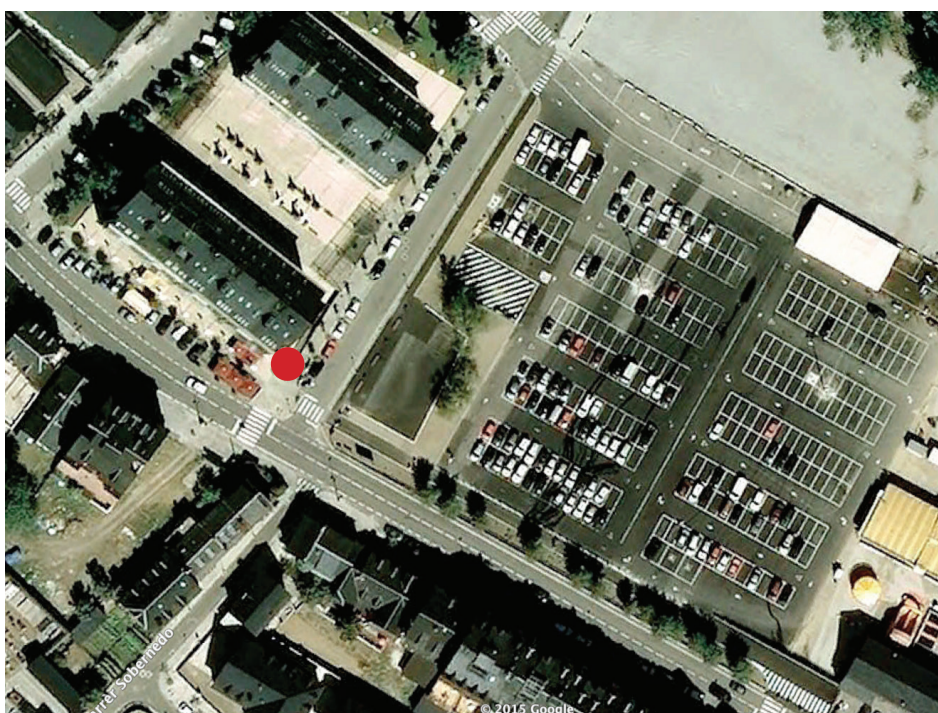

CP6 - VIELHA

Restaurant Mandronius

N 42°42'03"

E 00°47'50"